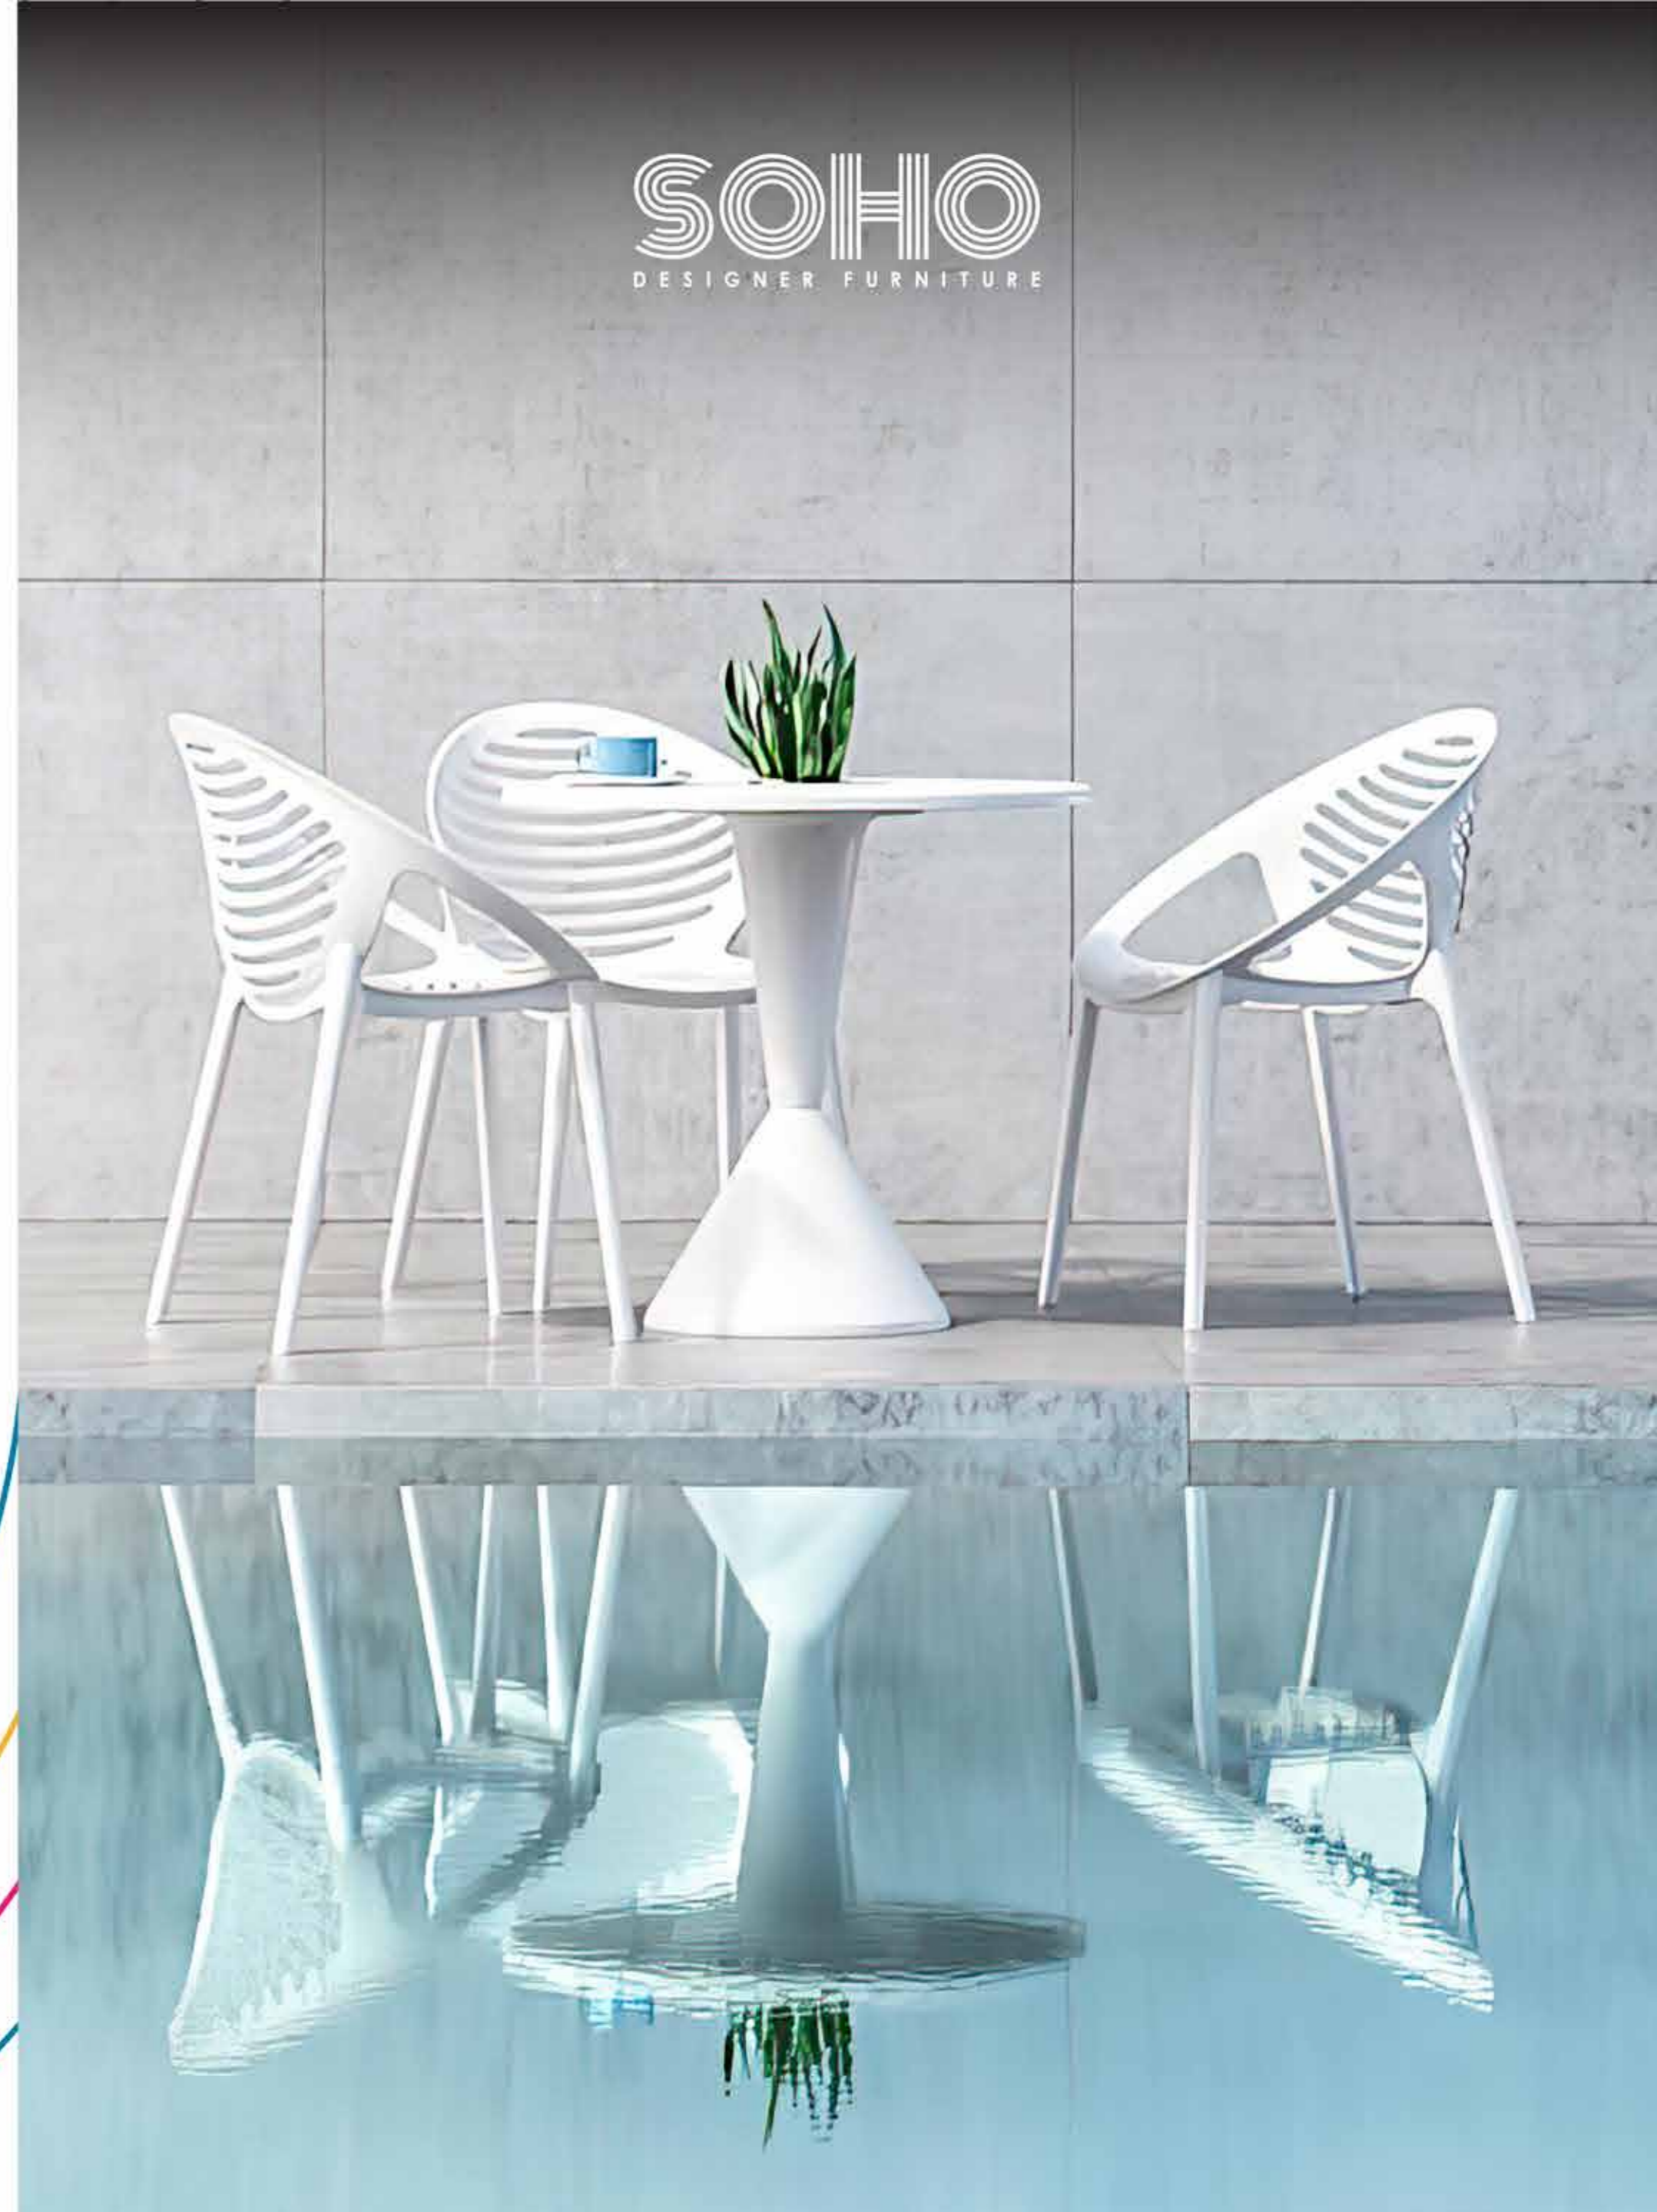

INDOOR/OUTDOOR ARM CHAIR

(HEAVY DUTY UV RESISTANT
POLYPROPYLENE SEAT & LEGS)

Rs 4,650

PRICE PER UNIT | INCLUSIVE OF VAT

AVAILABLE IN 3 COLOURS

SOHO
DESIGNER FURNITURE

THE VENICE OUTDOOR CHAIR

Rs 3,950

PRICE PER UNIT | INCLUSIVE OF VAT

AVAILABLE IN 5 COLOURS

SOHO
DESIGNER FURNITURE

THE SHOREDITCH TABLE

THE SHOREDITCH TABLE

D 120 X H 71

Rs 10,800

THE SHOREDITCH COFFEE TABLE