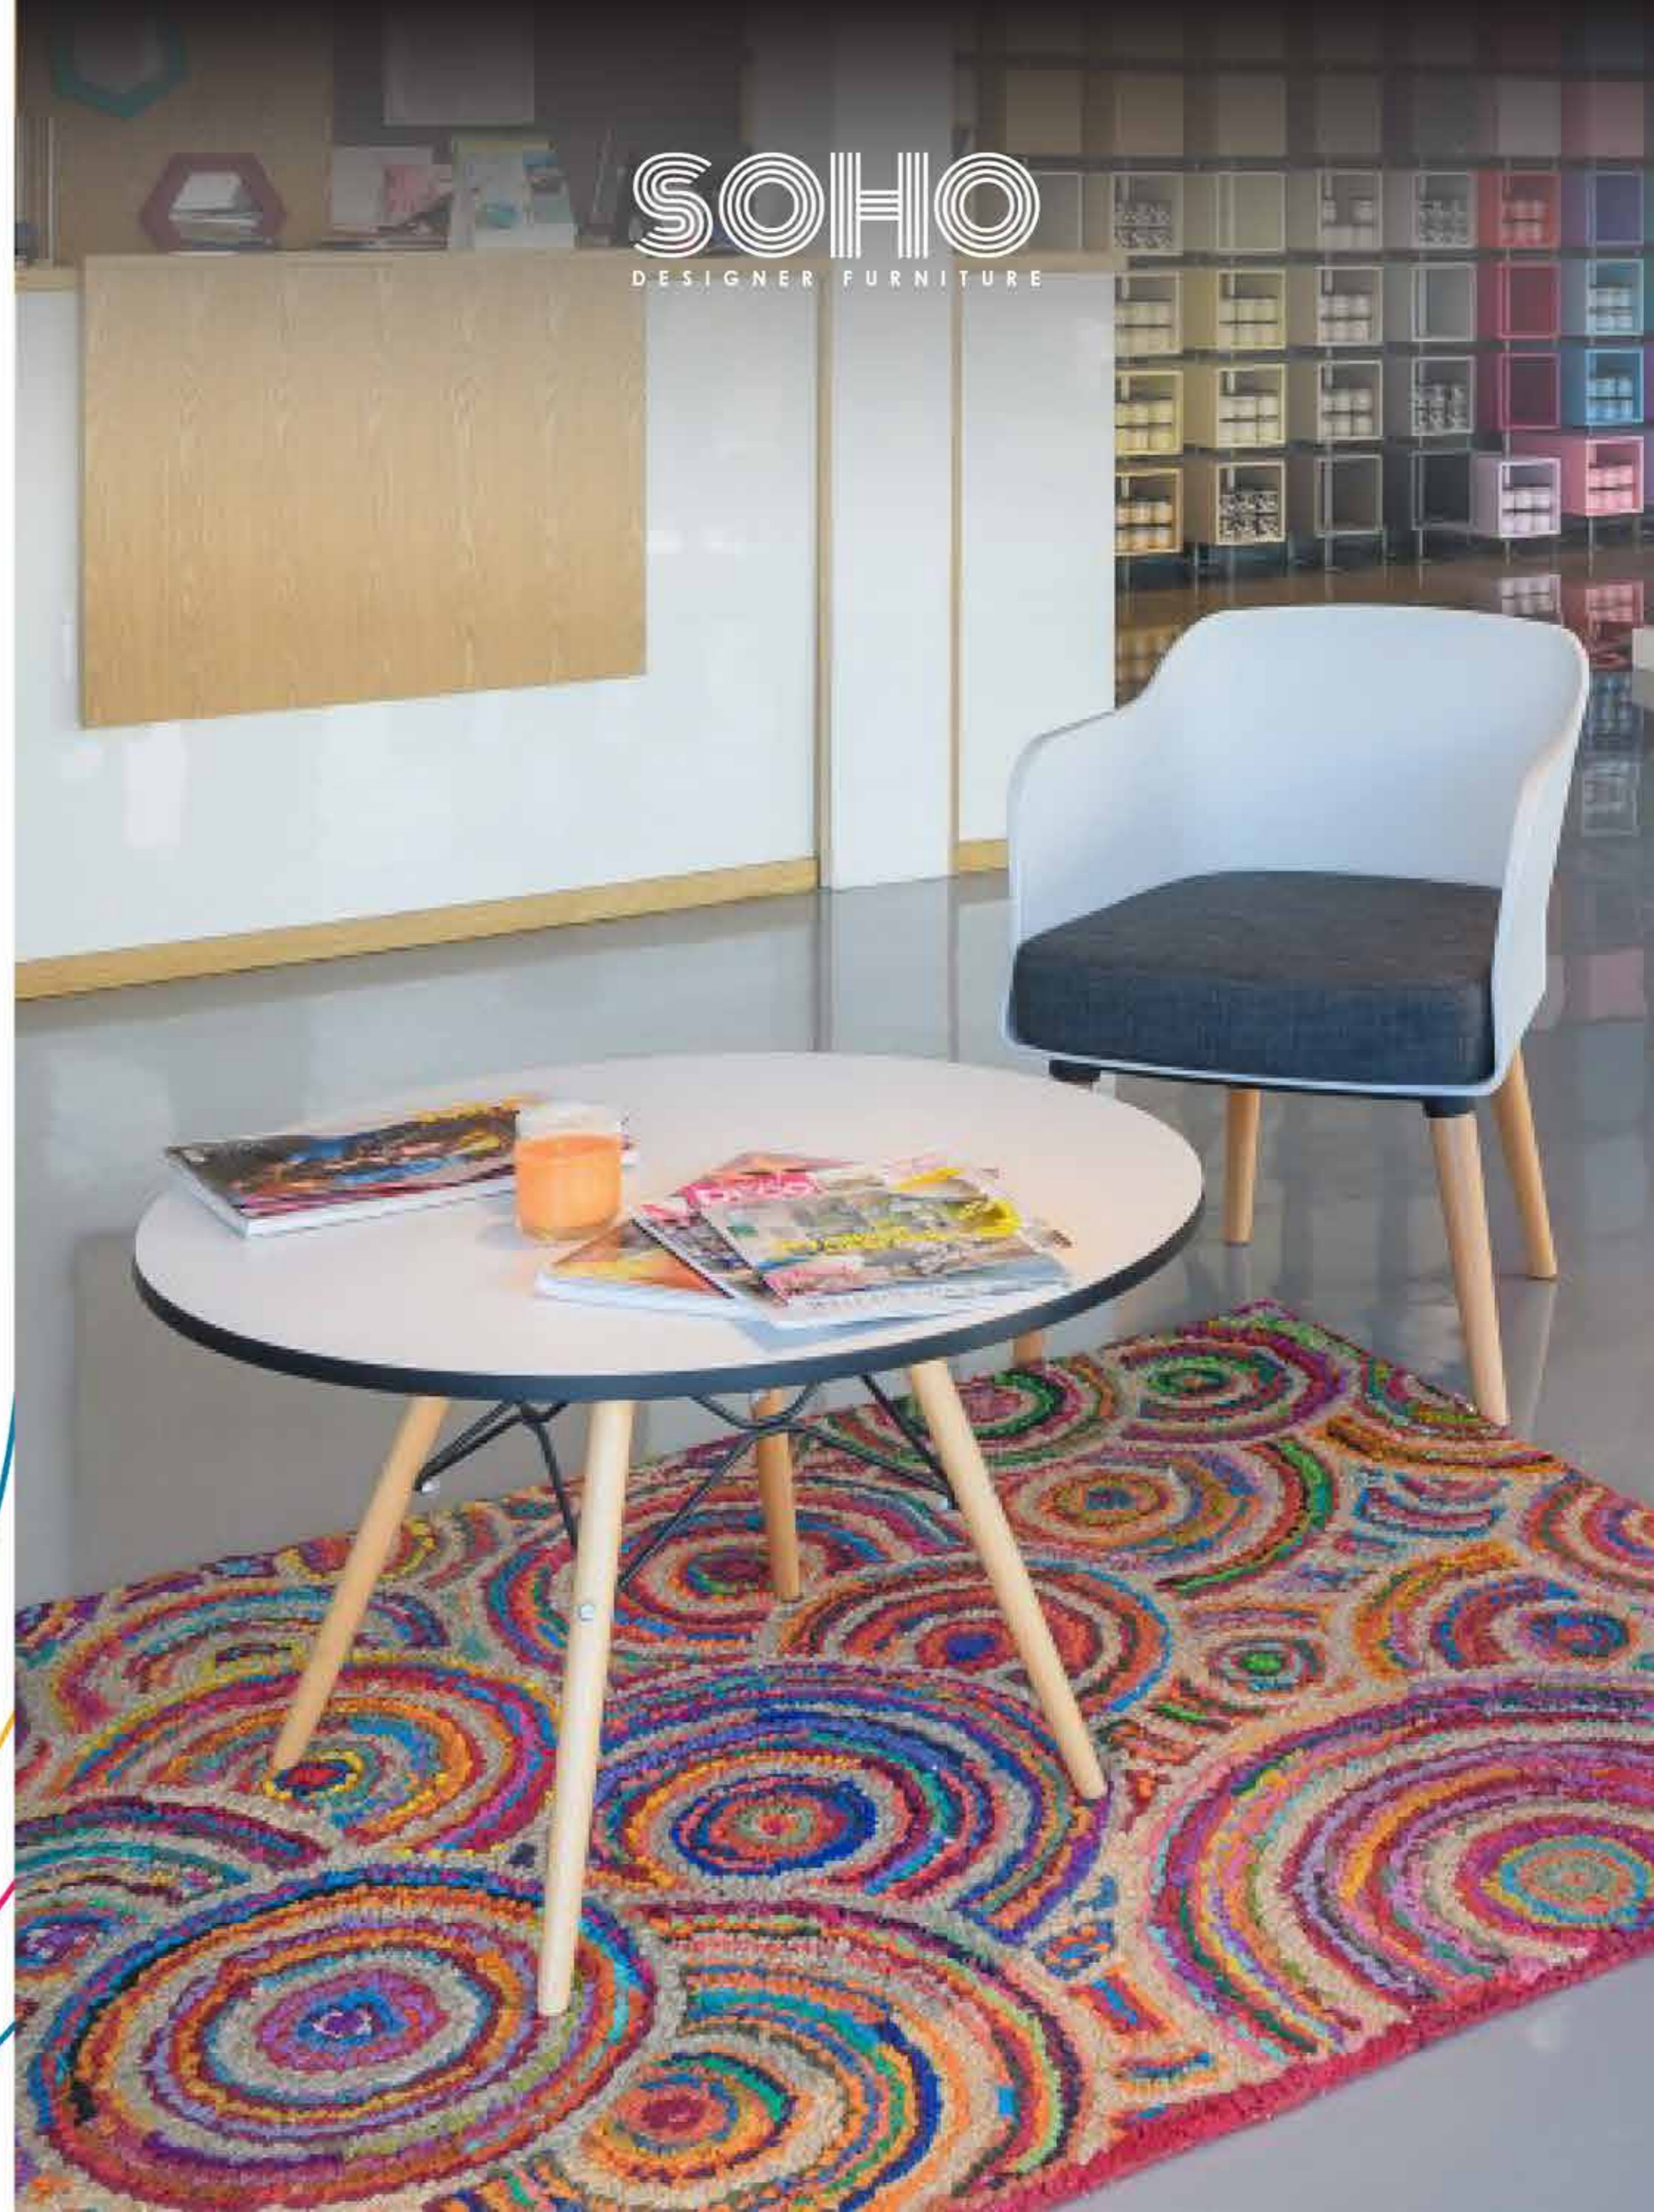

D 60 X H 47

Rs 6,900

PRICE PER UNIT | INCLUSIVE OF VAT

TABLE TOP COLOUR OPTIONS

SOHO
DESIGNER FURNITURE

THE CHELSEA TABLE

D 120 X H 73
Rs 13,900

PRICE PER UNIT | INCLUSIVE OF VAT