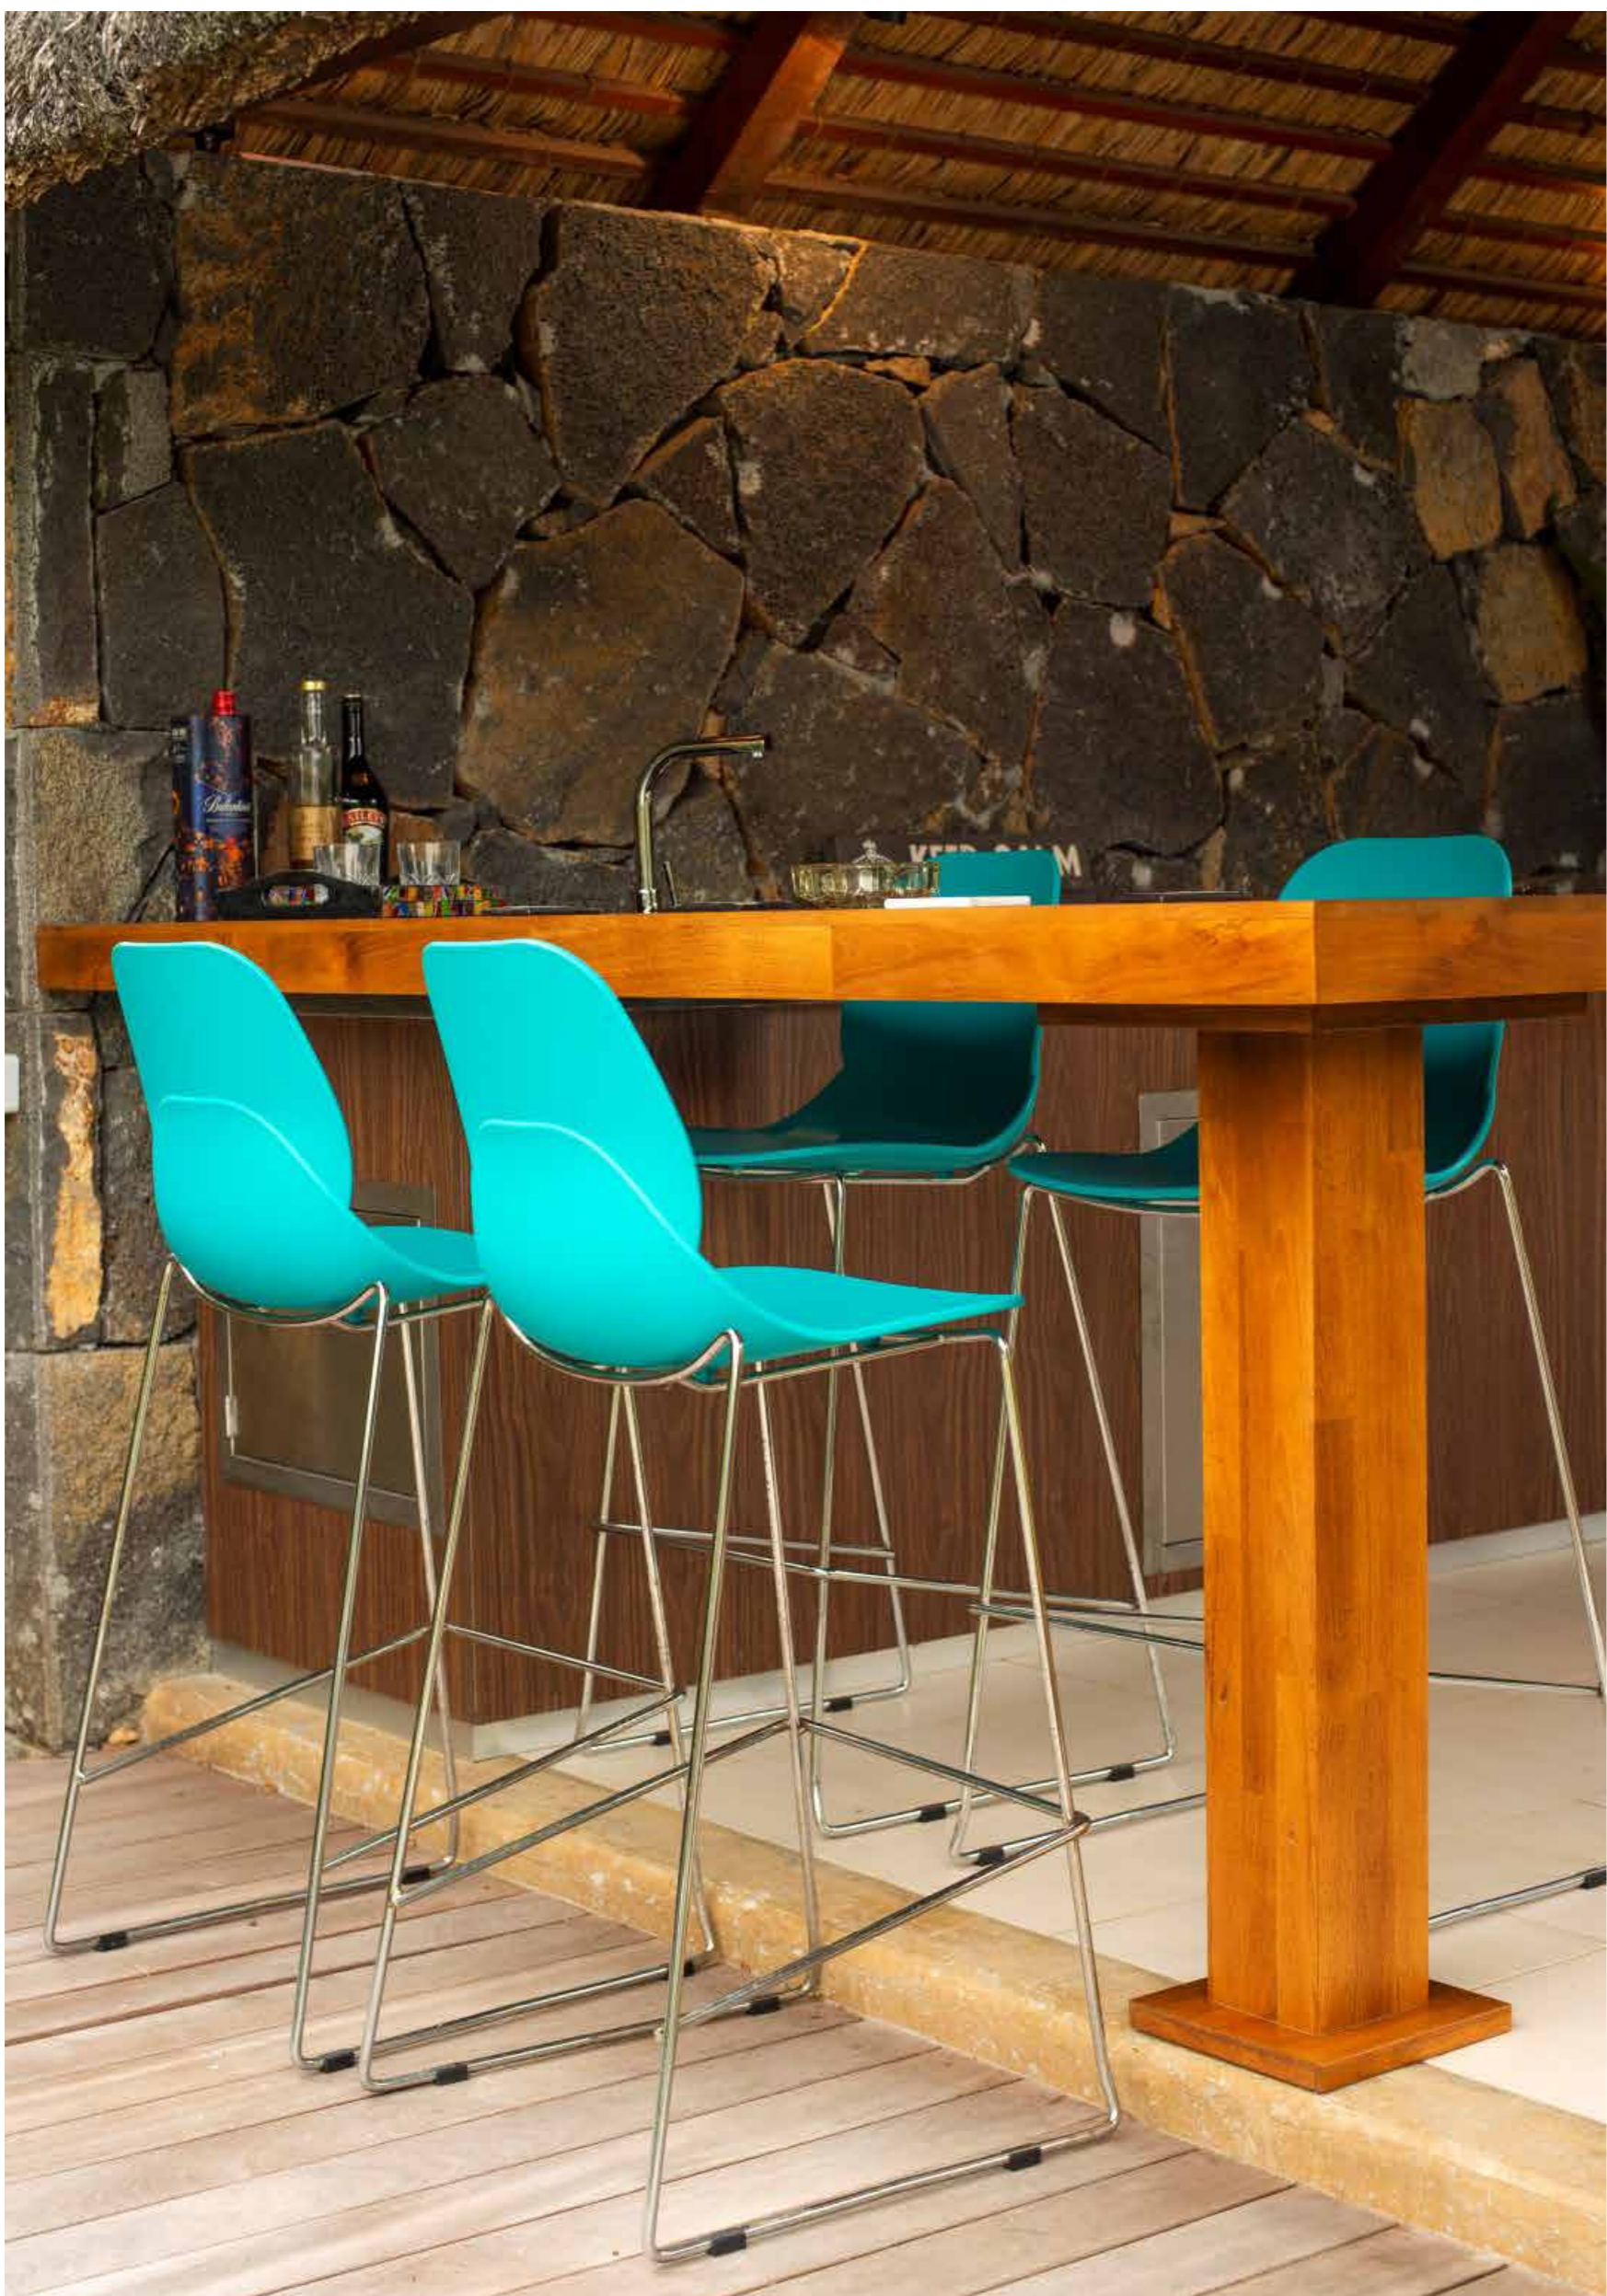

AVAILABLE IN 9 COLOURS

SEAT HEIGHT - 68CM

Rs 4,490

PRICE PER UNIT | INCLUSIVE OF VAT

THE SHOREDITCH BAR STOOL (TIMBER BASE)

THE SHOREDITCH BAR STOOL (TIMBER BASE)

THE SHOREDITCH BAR STOOL

(CHROME BASE)

SEAT HEIGHT - 78CM

AVAILABLE IN 7 COLOURS

Rs 5,070

PRICE PER UNIT | INCLUSIVE OF VAT

SOHO
DESIGNER FURNITURE

espace
maison

THE SHOREDITCH BAR STOOL (CHROME BASE)

THE SHOREDITCH